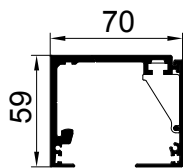

RI-EVOLUTION

FRAMELESS DOOR

Set components

Track profile